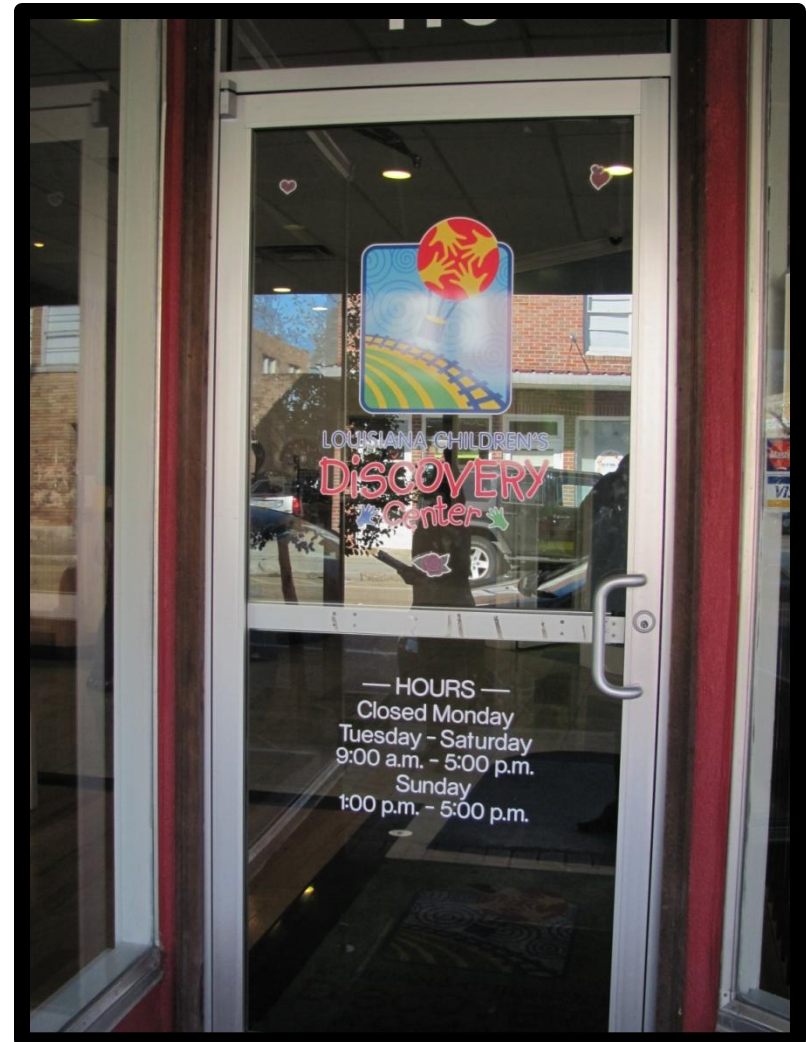

LOUISIANA CHILDREN'S
DISCOVERY
Center

**Entry
Area**

Visiting the Discovery Center

I may visit the
Children's
Discovery Center.

I will see the
front door.

The Discovery Center rug is on the floor.

I will see a small store. I do not play with these things.

I will see a machine on the wall. I can pull the big stick.

The gears are big and little circles. They will go round and round. I can watch.

**The machine makes clicking noises.
This is a safe sound.**

THIS NARRATIVE WAS
PREPARED IN COLLABORATION
WITH SOUTHEASTERN
LOUISIANA UNIVERSITY and
the DEPARTMENT OF
COMMUNICATION SCIENCES &
DISORDERS